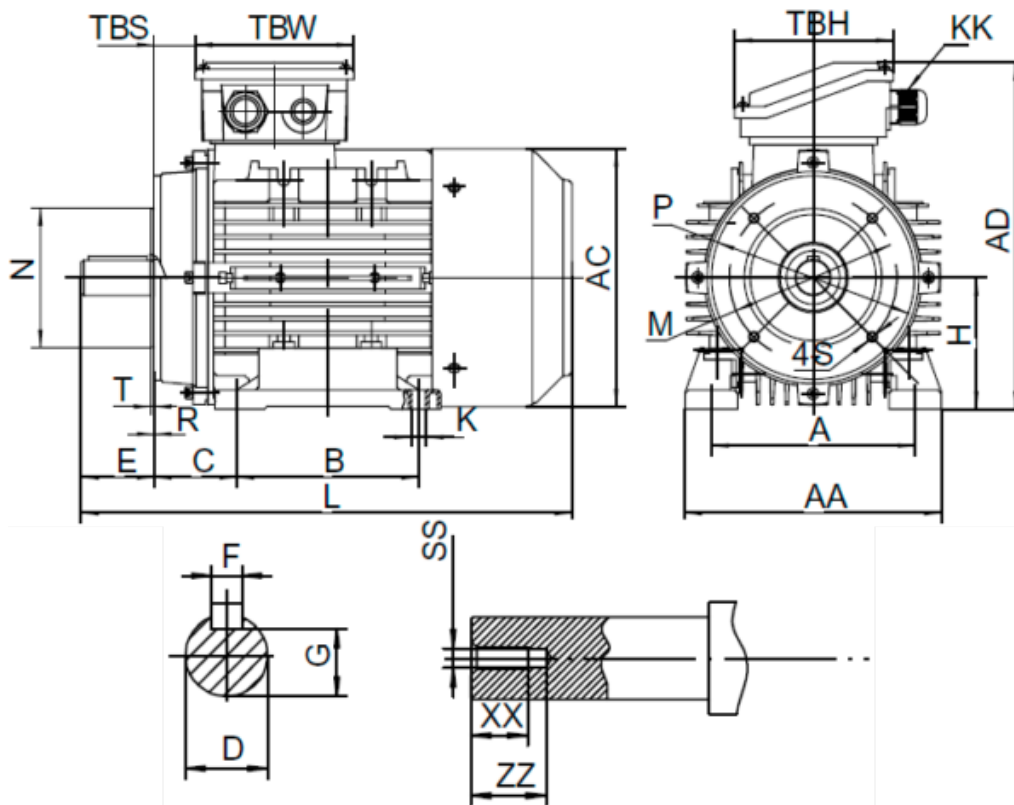

# Data Sheet

Article number: 25180040041640

Description: Kleedrive T3A 112M-4 4.0kw 1400 rpm UL/CSA  
3x230/400V 50 HZ IP55 B34 Eff=88,6%

## Measures

A = 190	F = 8	R = 0	ZZ = 30
AA = 224	G = 24	S = M8	
AC = Ø220	H = 112	SS = M10	
AD = 283	HD = 171	T = 3.5	
B = 140	L = 397	TBH = 118	
C = 70	M = Ø130	TBS = 33	
D = Ø28	N = Ø110	TBW = 118	
E = 60	P = Ø160	XX = 22	